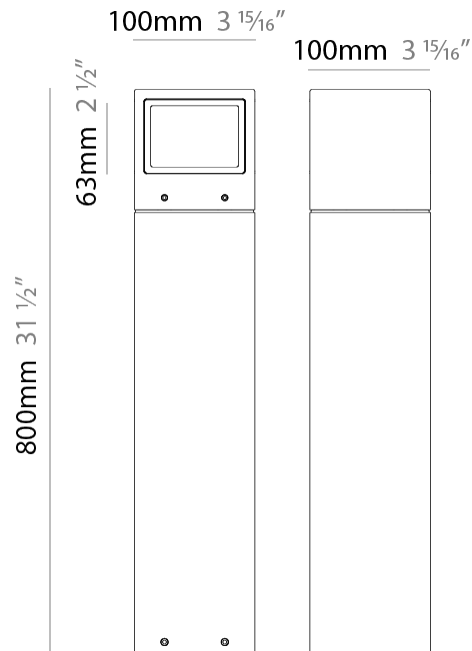

PROJECT
TYPE
SPECIFIER
QUANTITY
DATE

MINI ONE POST

E9B246-

base number   Color   L9
Temperature   Finishes-06-08

1. To build a product code in our configurator select the specify button on the base model # product page
2. To build a manual product code on this datasheet choose from the options listed below in blue font and add the suffix to the base model #

GENERAL

Series: Mini One
Brand: Platek
Division: Exterior
Mounting Type: Post
Mounting Location: Above Ground
Subcategory: Bollard

PHYSICAL

Shape: Rectangle
Length (mm): 100
Length (in): 3 15/16
Width (mm): 100
Width (in): 3 15/16
Height (mm): 800
Height (in): 31 1/2
Light Distribution: Direct
Diffuser: Transparent Flat Tempered Glass
Fixture Finish: GRY / ANT
Fixture Material: Aluminum Die Cast
Upon Request: Finishes - Black, White, Bronze, Corten

ELECTRICAL

Lamp Type: LED
Input Wattage (W): 10.5
Total Output Wattage (W): 9
Dimming: Non-Dimmable
Driver Included: Yes
Driver Location: Integrated
Driver Type: Constant Current - 120Vac
Driver Class: Class 2
Input Voltage (V): 120
Constant Current (MA): 700

LED

Color Temperature (°K): 2700 / 3000 / 4000
Max. Delivered Lumen (lm): 110 / 115
Nominal Lumen (lm): 1040 / 1080
CRI: >80 CRI
Lamp Life (hrs): 60000

OPTICAL

Optic°: 1 Opening

RATINGS AND CERTIFICATIONS

Certified By: Certified for North American Standards
IP rating: IP65
IK Rating: IK07
Bug Rating: B0 U0 G0