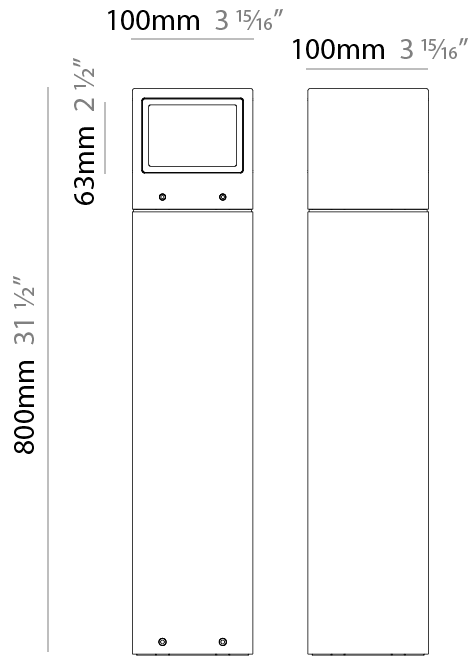

PROJECT
TYPE
SPECIFIER
QUANTITY
DATE

MINI ONE POST

E9B247- -
base number   Color   L9
                         Temperature   Finishes-06-08

1. To build a product code in our configurator select the specify button on the base model # product page
2. To build a manual product code on this datasheet choose from the options listed below in blue font and add the suffix to the base model #

GENERAL

Series: Mini One
Brand: Platek
Division: Exterior
Mounting Type: Post
Mounting Location: Above Ground
Subcategory: Bollard

PHYSICAL

Shape: Rectangle
Length (mm): 100
Length (in): 3 15/16
Width (mm): 100
Width (in): 3 15/16
Height (mm): 800
Height (in): 31 1/2
Light Distribution: Direct
Diffuser: Transparent Flat Tempered Glass
Fixture Finish: GRY / ANT
Fixture Material: Aluminum Die Cast
Upon Request: Finishes - Black, White, Bronze, Corten

ELECTRICAL

Lamp Type: LED
Input Wattage (W): 10.5
Total Output Wattage (W): 9
Dimming: Non-Dimmable
Driver Included: Yes
Driver Location: Integrated
Driver Type: Constant Current - 120Vac
Driver Class: Class 2
Input Voltage (V): 120
Constant Current (MA): 700

LED

Color Temperature (°K): 2700 / 3000 / 4000
Max. Delivered Lumen (lm): 230 / 240
Nominal Lumen (lm): 1040 / 1080
CRI: >80 CRI
Lamp Life (hrs): 60000

OPTICAL

Optic°: 2 Openings

RATINGS AND CERTIFICATIONS

Certified By: Certified for North American Standards
IP rating: IP65
IK Rating: IK07
Bug Rating: B0 U0 G0