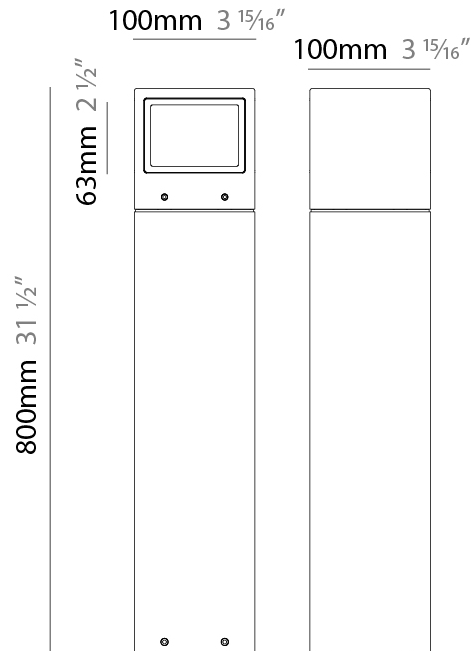

PROJECT
TYPE
SPECIFIER
QUANTITY
DATE

MINI ONE POST

E9B248-

base number   Color   L9
Temperature   Finishes-06-08

1. To build a product code in our configurator select the specify button on the base model # product page
2. To build a manual product code on this datasheet choose from the options listed below in blue font and add the suffix to the base model #

GENERAL

Series: Mini One
Brand: Platek
Division: Exterior
Mounting Type: Post
Mounting Location: Above Ground
Subcategory: Bollard

PHYSICAL

Shape: Rectangle
Length (mm): 100
Length (in): 3 15/16
Width (mm): 100
Width (in): 3 15/16
Height (mm): 800
Height (in): 31 1/2
Light Distribution: Direct
Diffuser: Transparent Flat Tempered Glass
Fixture Finish: GRY / ANT
Fixture Material: Aluminum Die Cast
Upon Request: Finishes - Black, White, Bronze, Corten

ELECTRICAL

Lamp Type: LED
Input Wattage (W): 10.5
Total Output Wattage (W): 9
Dimming: Non-Dimmable
Driver Included: Yes
Driver Location: Integrated
Driver Type: Constant Current - 120Vac
Driver Class: Class 2
Input Voltage (V): 120
Constant Current (MA): 700

LED

Color Temperature (°K): 2700 / 3000 / 4000
Max. Delivered Lumen (lm): 490 / 510
Nominal Lumen (lm): 1040 / 1080
CRI: >80 CRI
Lamp Life (hrs): 60000

OPTICAL

Optic°: 4 Openings

RATINGS AND CERTIFICATIONS

Certified By: Certified for North American Standards
IP rating: IP65
IK Rating: IK07
Bug Rating: B0 U0 G0